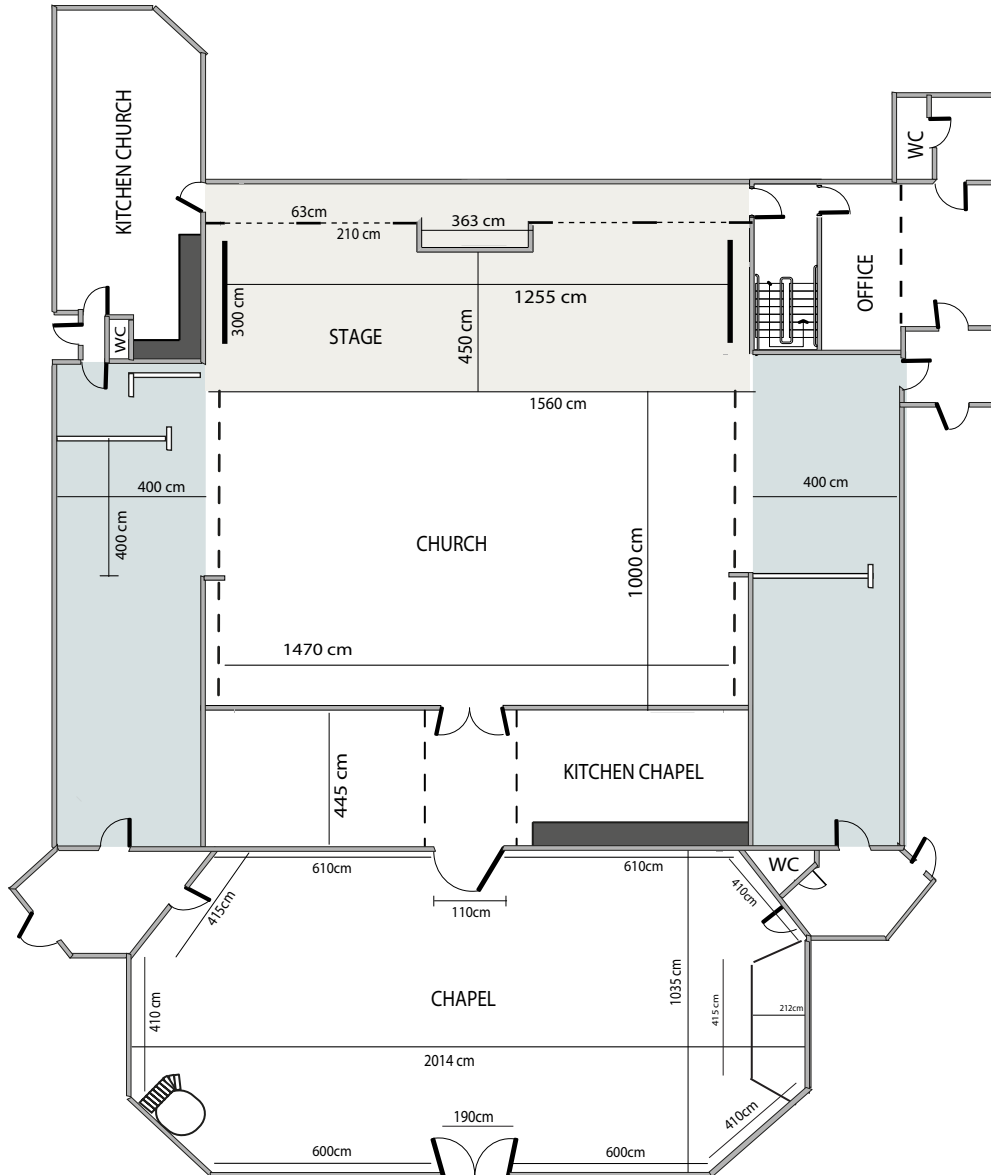

KLOOSTER

EVENTS, ART & DESIGN

Floorplan Church & Chapel at Sea

Scale plan: 1cm = 210 cm

SHOPPING STREET
NOORDWIJK AT SEA